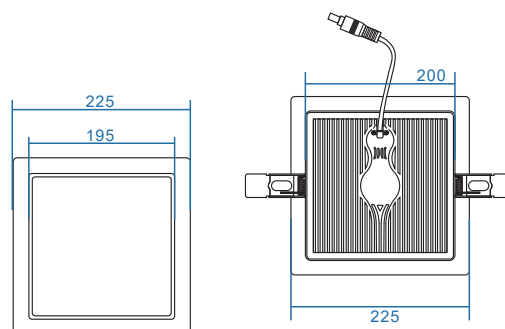

### OPENING/BEAM

High efficiency Ra>80 LED .

## DIMENSION DRAW

Model:	Domo
Format:	Square
Location:	Interior
Wattage:	30W
Materials:	...
Led Color:	3000/4000/6000K
Product Dimension:	225X225mm
Cut-Out size:	205X205mm
IP Code:	20
Fixation:	Recessed
CRI :	80
Lumen Output:	2700LM
Frequency:	50/60 Hz
Beam Angle:	L°